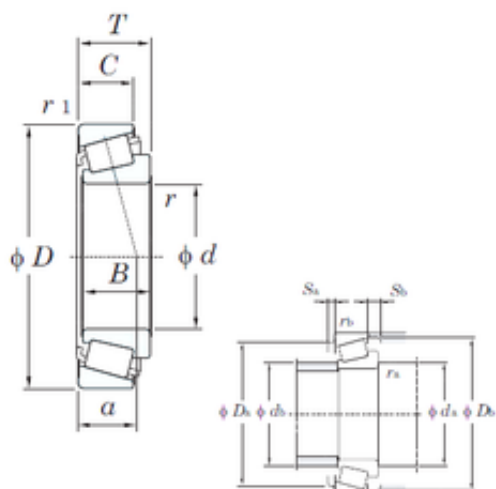

Accessories Bearing Co., Ltd.

Timken SKF Koyo Wheel Bearing Transmission
 Bearing Gearbox Bearing Lm603049/Lm603011
 Lm603049/11 Lm545849/Lm545810 Lm545849/10
 Lm522546/Lm522510 Lm522546/10

Bearing No. Lm603049/Lm603011

Size	45.242x77.788x19.842 mm
Bore Diameter	45,242 mm
Outer Diameter	77,788 mm
Width	19,842 mm
d	45,242 mm
D	77,788 mm
T	19,842 mm
B	19,842 mm
C	15,08 mm
a	17,5 mm
r min.	3,6 mm
r2 min.	0,8 mm
da min.	57 mm
Da	71 mm
db min	50 mm
ra max.	3,6 mm
rb max.	0,8 mm
Db	74 mm
Weight	0,363 Kg
Basic dynamic load rating (C)	57,1 kN
Basic static load rating (C0)	73,5 kN
(Grease) Lubrication Speed	4900 r/min
(Oil) Lubrication Speed	6500 r/min