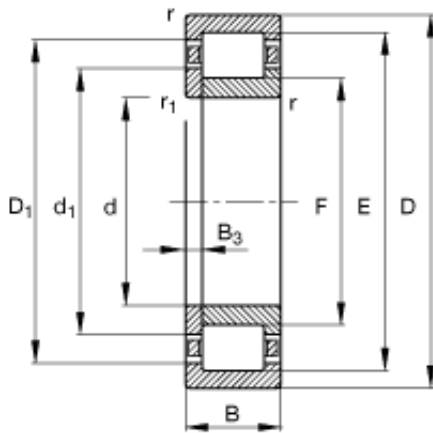

Accessories Bearing Co., Ltd.

130 mm x 230 mm x 64 mm FAG NUP2226-E-TVP2 Cylindrical Roller Bearings

Bearing No. NUP2226-E-TVP2

NUP2226-E-TVP2 Bearing 2D drawings and 3D CAD models

Size	130x230x64 mm
Bore Diameter	130 mm
Outer Diameter	230 mm
Width	64 mm
d	130 mm
D	230 mm
B	64 mm
B ₃	10 mm
D ₁	201,2 mm
D _{a max}	216 mm
d ₁	164 mm
d _{a min}	144 mm
d _{c min}	168 mm
E	209,5 mm
F	153,5 mm
r _{1 min}	3 mm
r _{a max}	2,5 mm
r _{min}	3 mm
m	10,8 kg / Weight
C _r	620000 N / Dynamic load rating (radial)
C _{0r}	730000 N / Static load rating (radial)
n _G	3500 1/min / Limiting speed

Accessories Bearing Co., Ltd.

n_B	2310 1/min / Reference speed
C_{ur}	118000 N