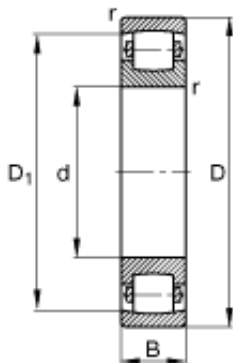

Accessories Bearing Co., Ltd.

220 mm x 400 mm x 65 mm FAG 20244-MB Spherical Roller Bearings

Bearing No. 20244-MB

Size	220x400x65 mm
Bore Diameter	220 mm
Outer Diameter	400 mm
Width	65 mm
d	220 mm
D	400 mm
B	65 mm
D_1	353,5 mm
$D_{a \max}$	383 mm
$d_{a \min}$	237 mm
$r_{a \max}$	3 mm
r_{\min}	4 mm
m	37,4 kg / Weight
C_r	880000 N / Dynamic load rating (radial)
C_{0r}	1320000 N / Static load rating (radial)
n_G	1970 1/min / Limiting speed
C_{ur}	109000 N / Fatigue limit load, radial

20244-MB Bearing 2D drawings and 3D CAD models